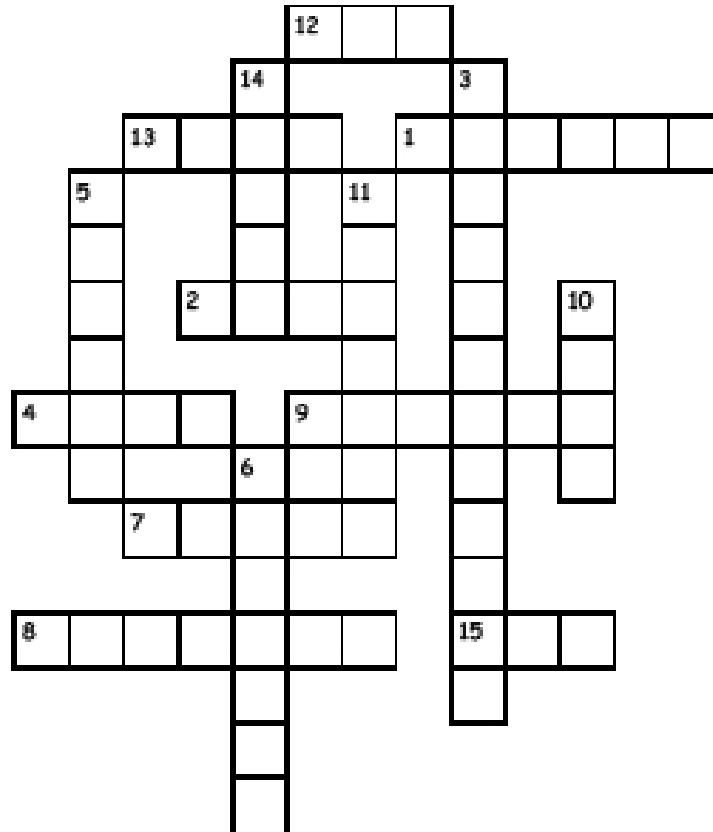

Alpaca Facts

Across

1. 1 Alpacas only have teeth on the _____
2. 2 A baby alpaca is a _____
3. 4 Alpacas like to be in groups and are called _____ animals
4. 7 What is a larger cousin of the alpaca?
5. 8 Alpacas come in _____ colors
6. 9 Alpaca fiber is 7 times _____ than wool
7. 12 Dried grass or _____ is a favorite of alpacas
8. 13 Alpacas can _____ when they are scared or angry
9. 15 Alpacas chew their _____

Down

1. 3 Alpacas are native to _____
2. 5 Alpacas carry their babies for an average of _____ 1/2 months
3. 6 Alpacas are members of the _____ family
4. 10 _____ alpacas have long dreadlock like fiber
5. 11 _____ alpacas are fluffly like teddy bears
6. 14 Alpacas are known for their soft _____