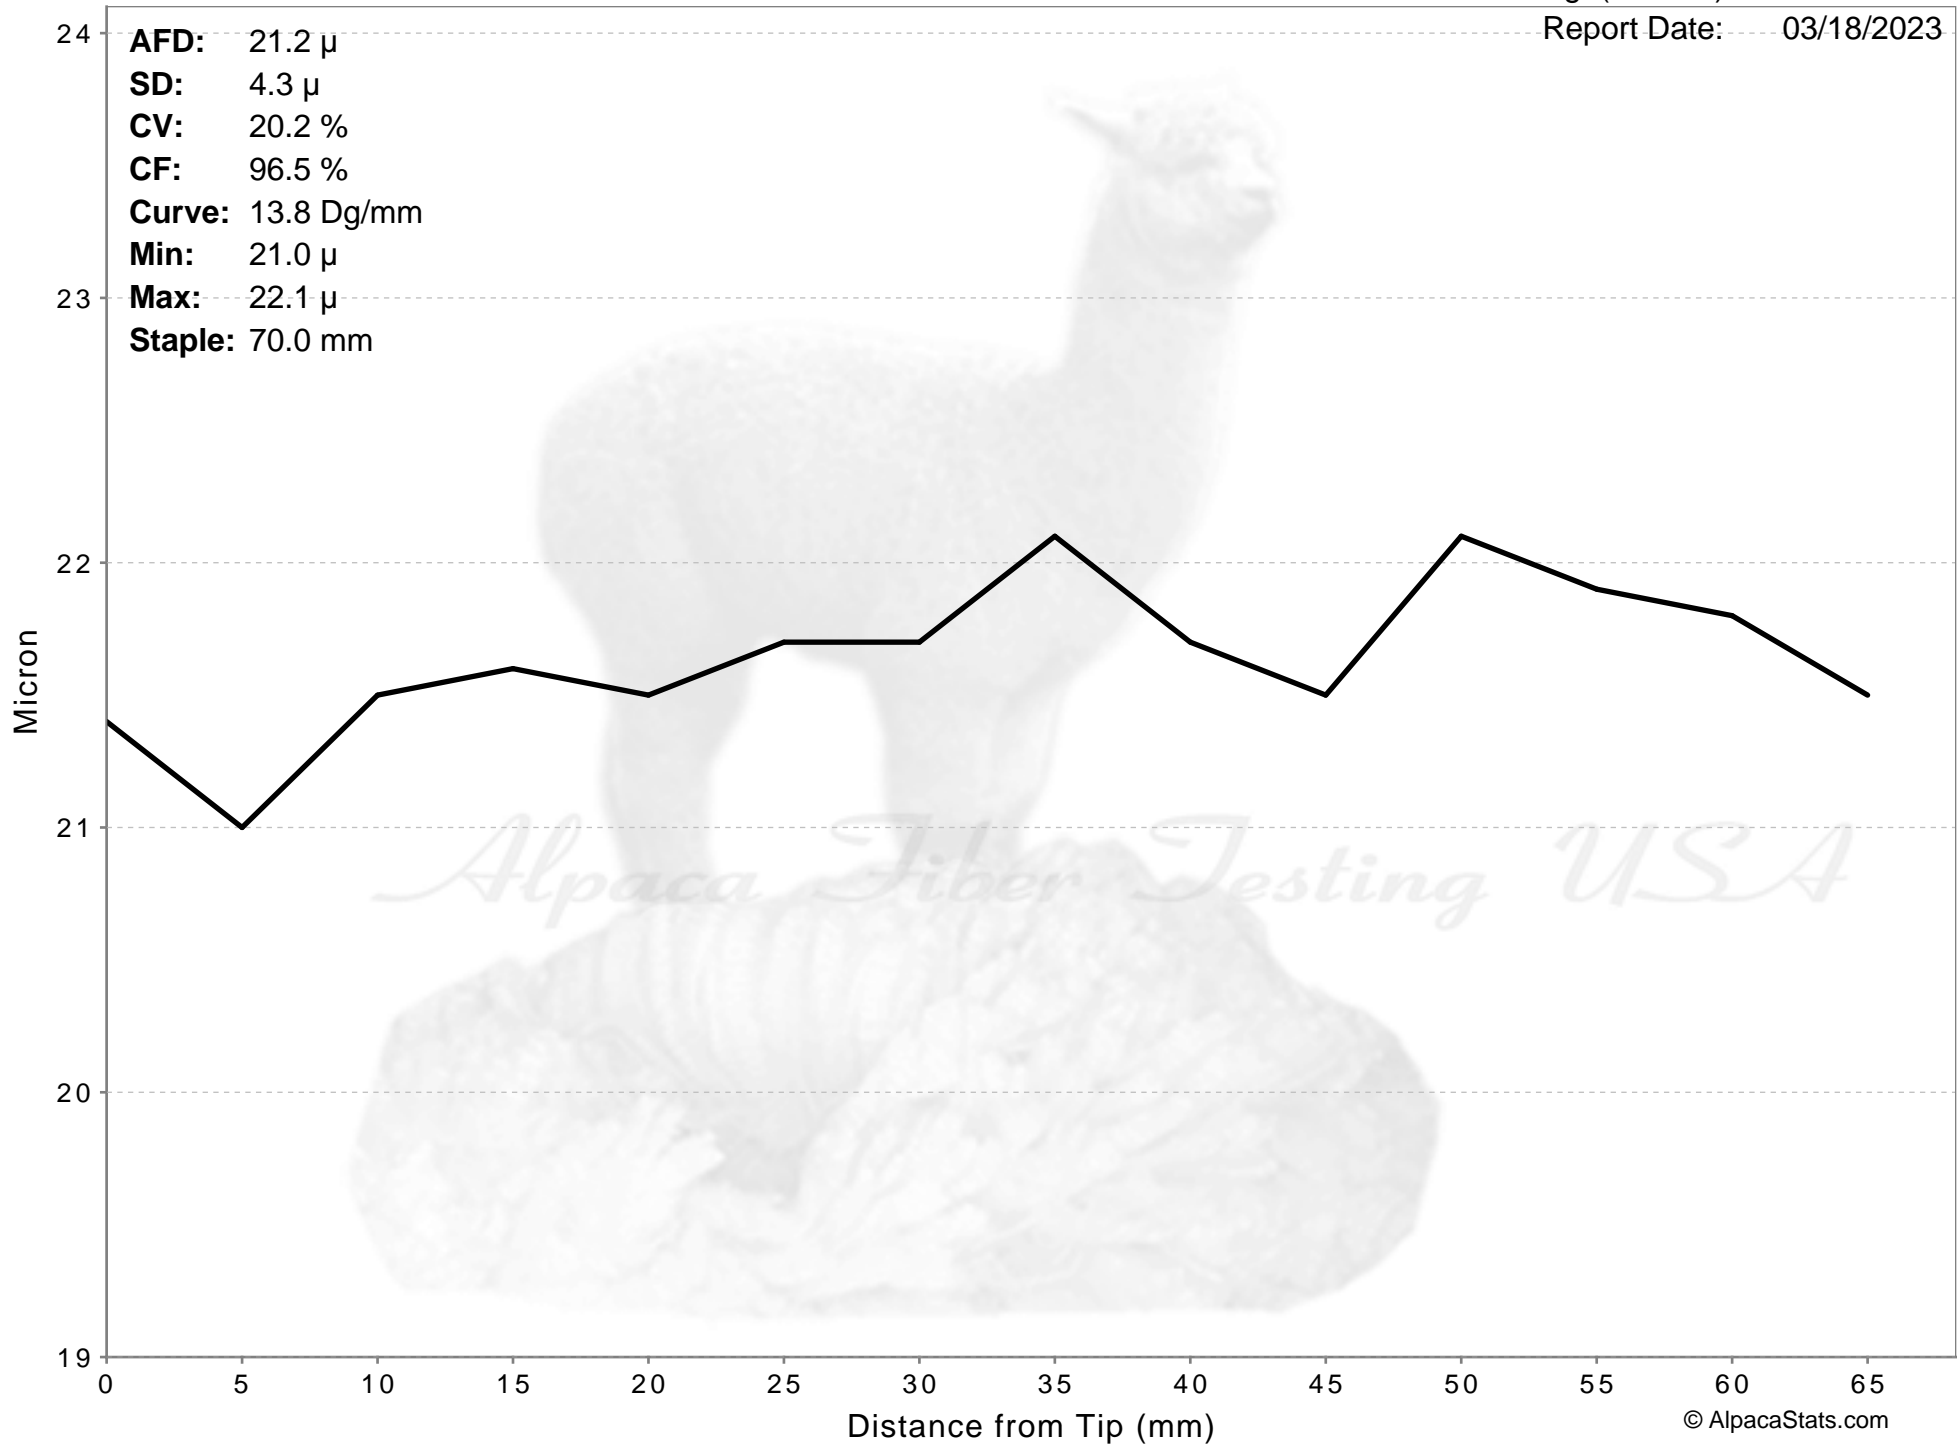

Leisure Ranch

LEISURE RANCH'S BANDIT

Age(months): 30
Report Date: 03/18/2023

AFD: 21.2 μ
SD: 4.3 μ
CV: 20.2 %
CF: 96.5 %
Curve: 13.8 Dg/mm
Min: 21.0 μ
Max: 22.1 μ
Staple: 70.0 mm

Leisure Ranch

LEISURE RANCH'S BANDIT

Age(months): 30

Report Date: 03/18/2023

AFD: 21.2 μ
SD: 4.3 μ
CV: 20.2 %
CF: 96.5 %
Curve: 13.8 Dg/mm
Min: 21.0 μ
Max: 22.1 μ
Staple: 70.0 mm

Alpaca Fiber Testing USA