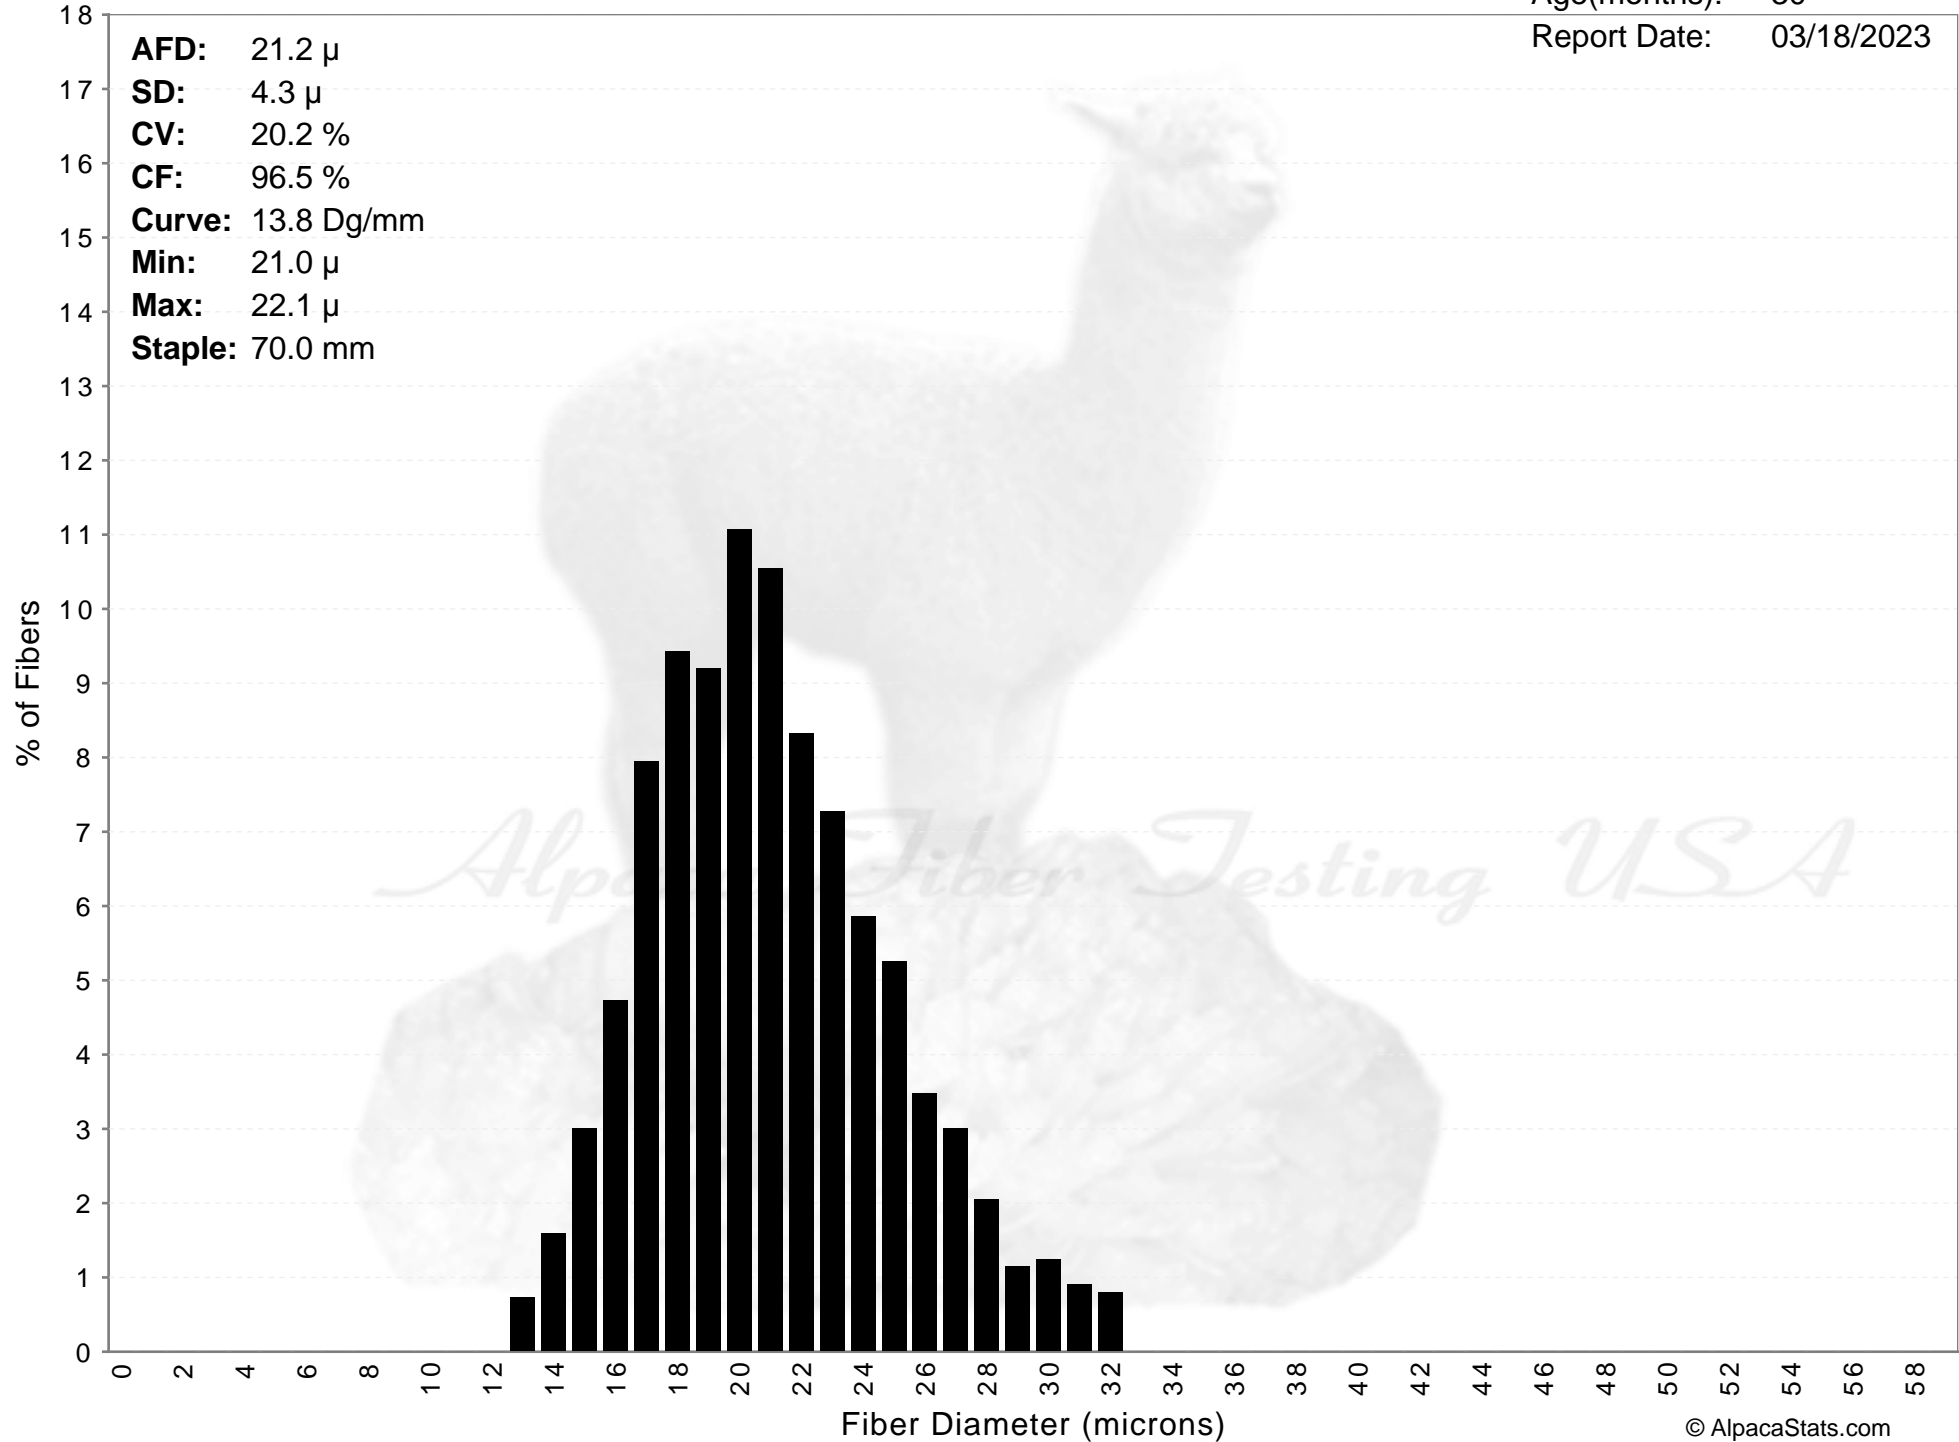

Leisure Ranch

LEISURE RANCH'S BANDIT

Age(months): 30
Report Date: 03/18/2023

AFD: 21.2 μ
SD: 4.3 μ
CV: 20.2 %
CF: 96.5 %
Curve: 13.8 Dg/mm
Min: 21.0 μ
Max: 22.1 μ
Staple: 70.0 mm

Leisure Ranch

LEISURE RANCH'S BANDIT

Age(months): 30

Report Date: 03/18/2023

AFD: 21.2 μ
SD: 4.3 μ
CV: 20.2 %
CF: 96.5 %
Curve: 13.8 Dg/mm
Min: 21.0 μ
Max: 22.1 μ
Staple: 70.0 mm

Alpaca Fiber Testing USA