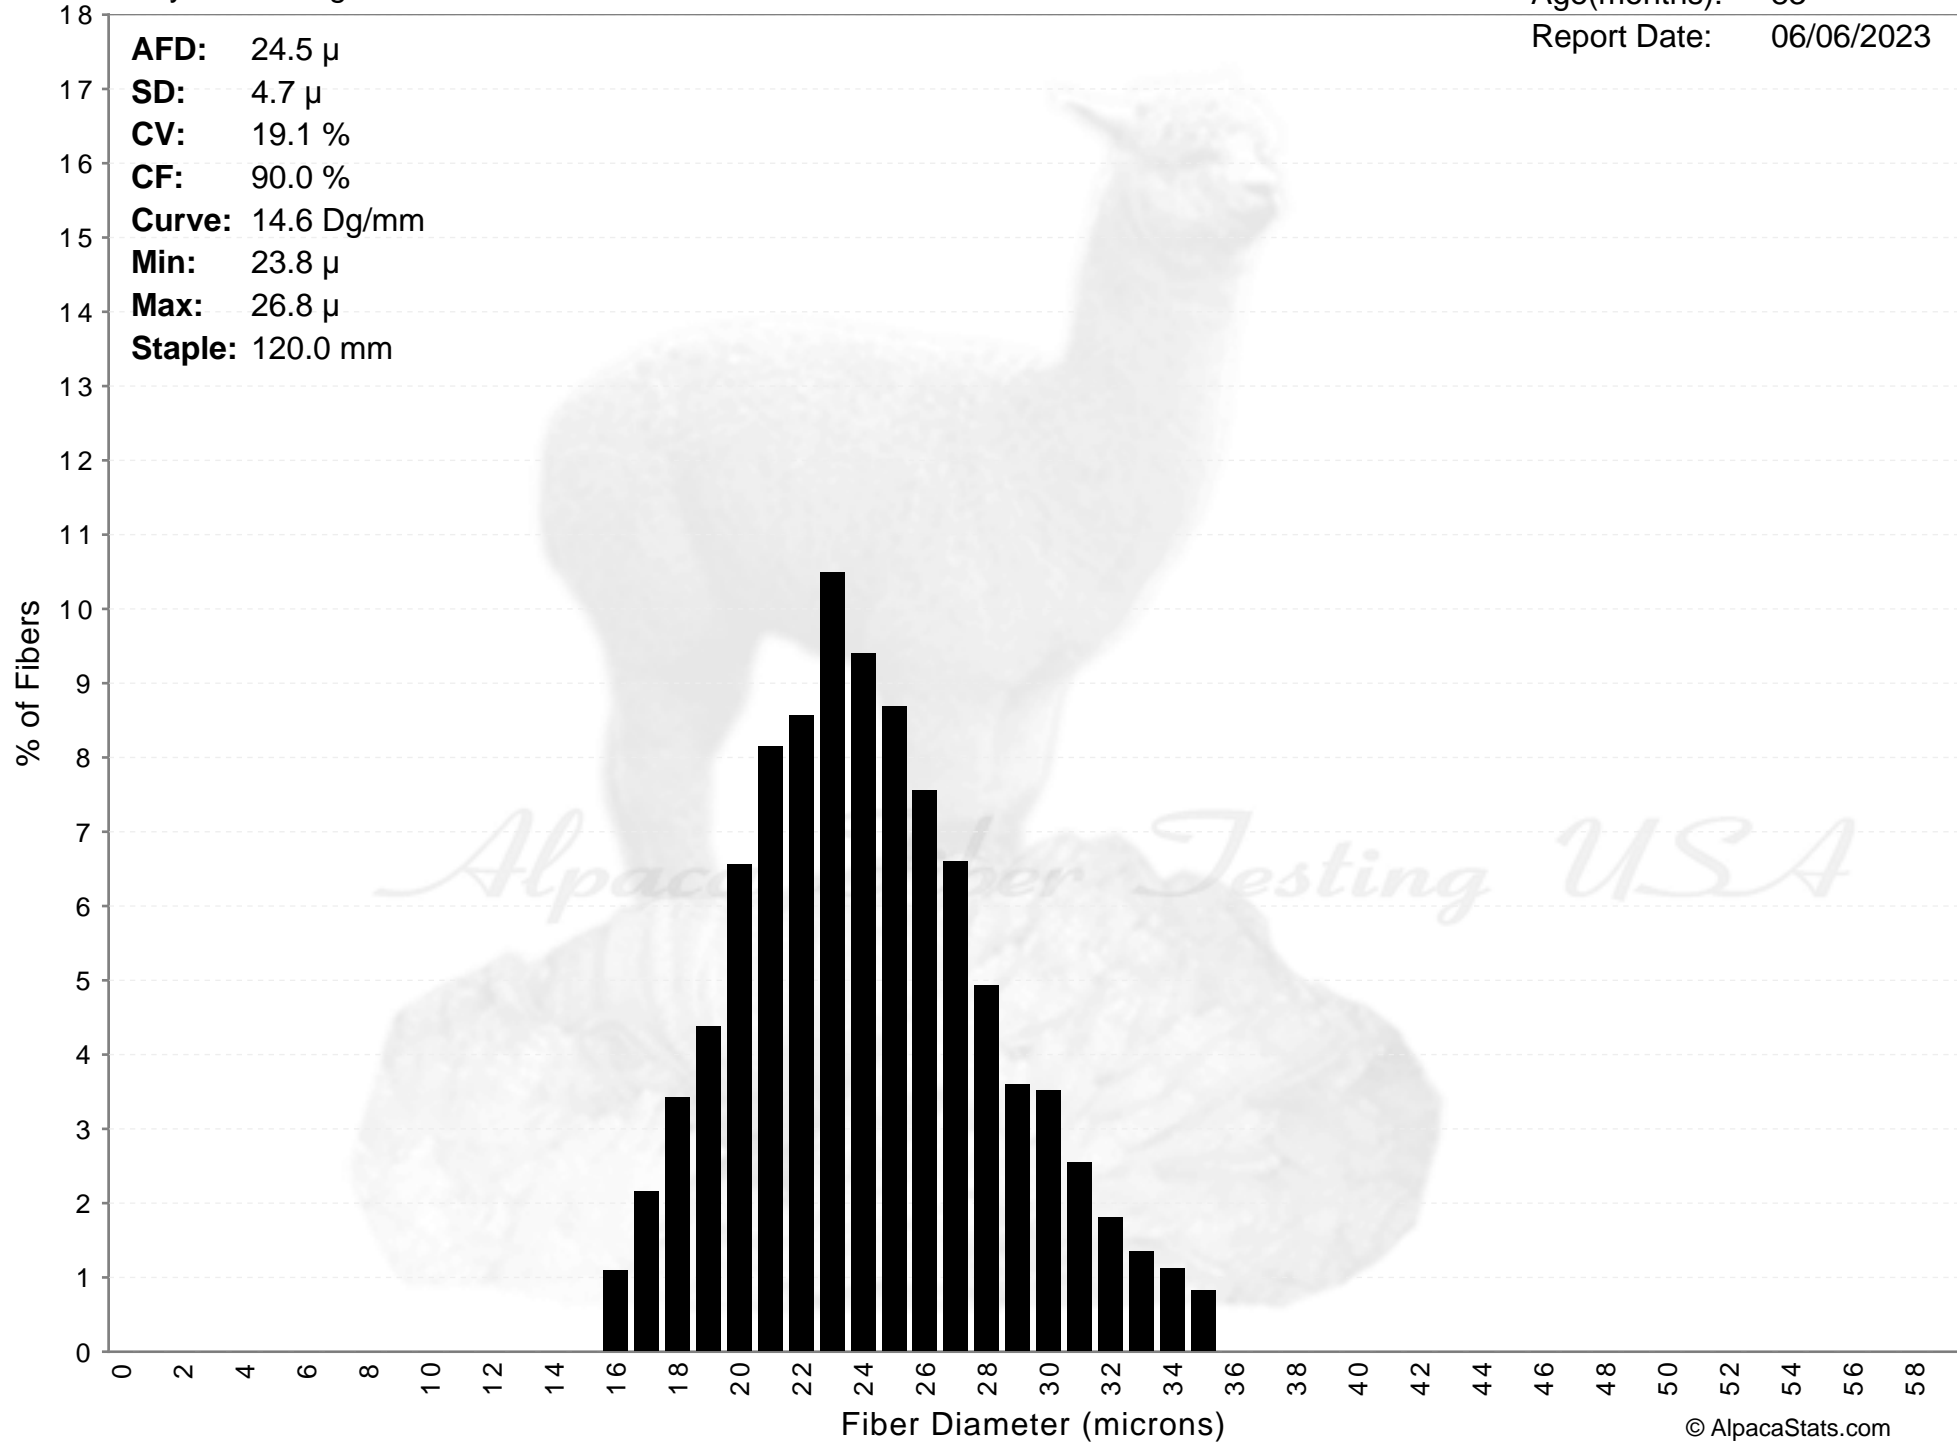

# ASTOR

Age(months): 83  
Report Date: 06/06/2023

**AFD:** 24.5  $\mu$   
**SD:** 4.7  $\mu$   
**CV:** 19.1 %  
**CF:** 90.0 %  
**Curve:** 14.6 Dg/mm  
**Min:** 23.8  $\mu$   
**Max:** 26.8  $\mu$   
**Staple:** 120.0 mm