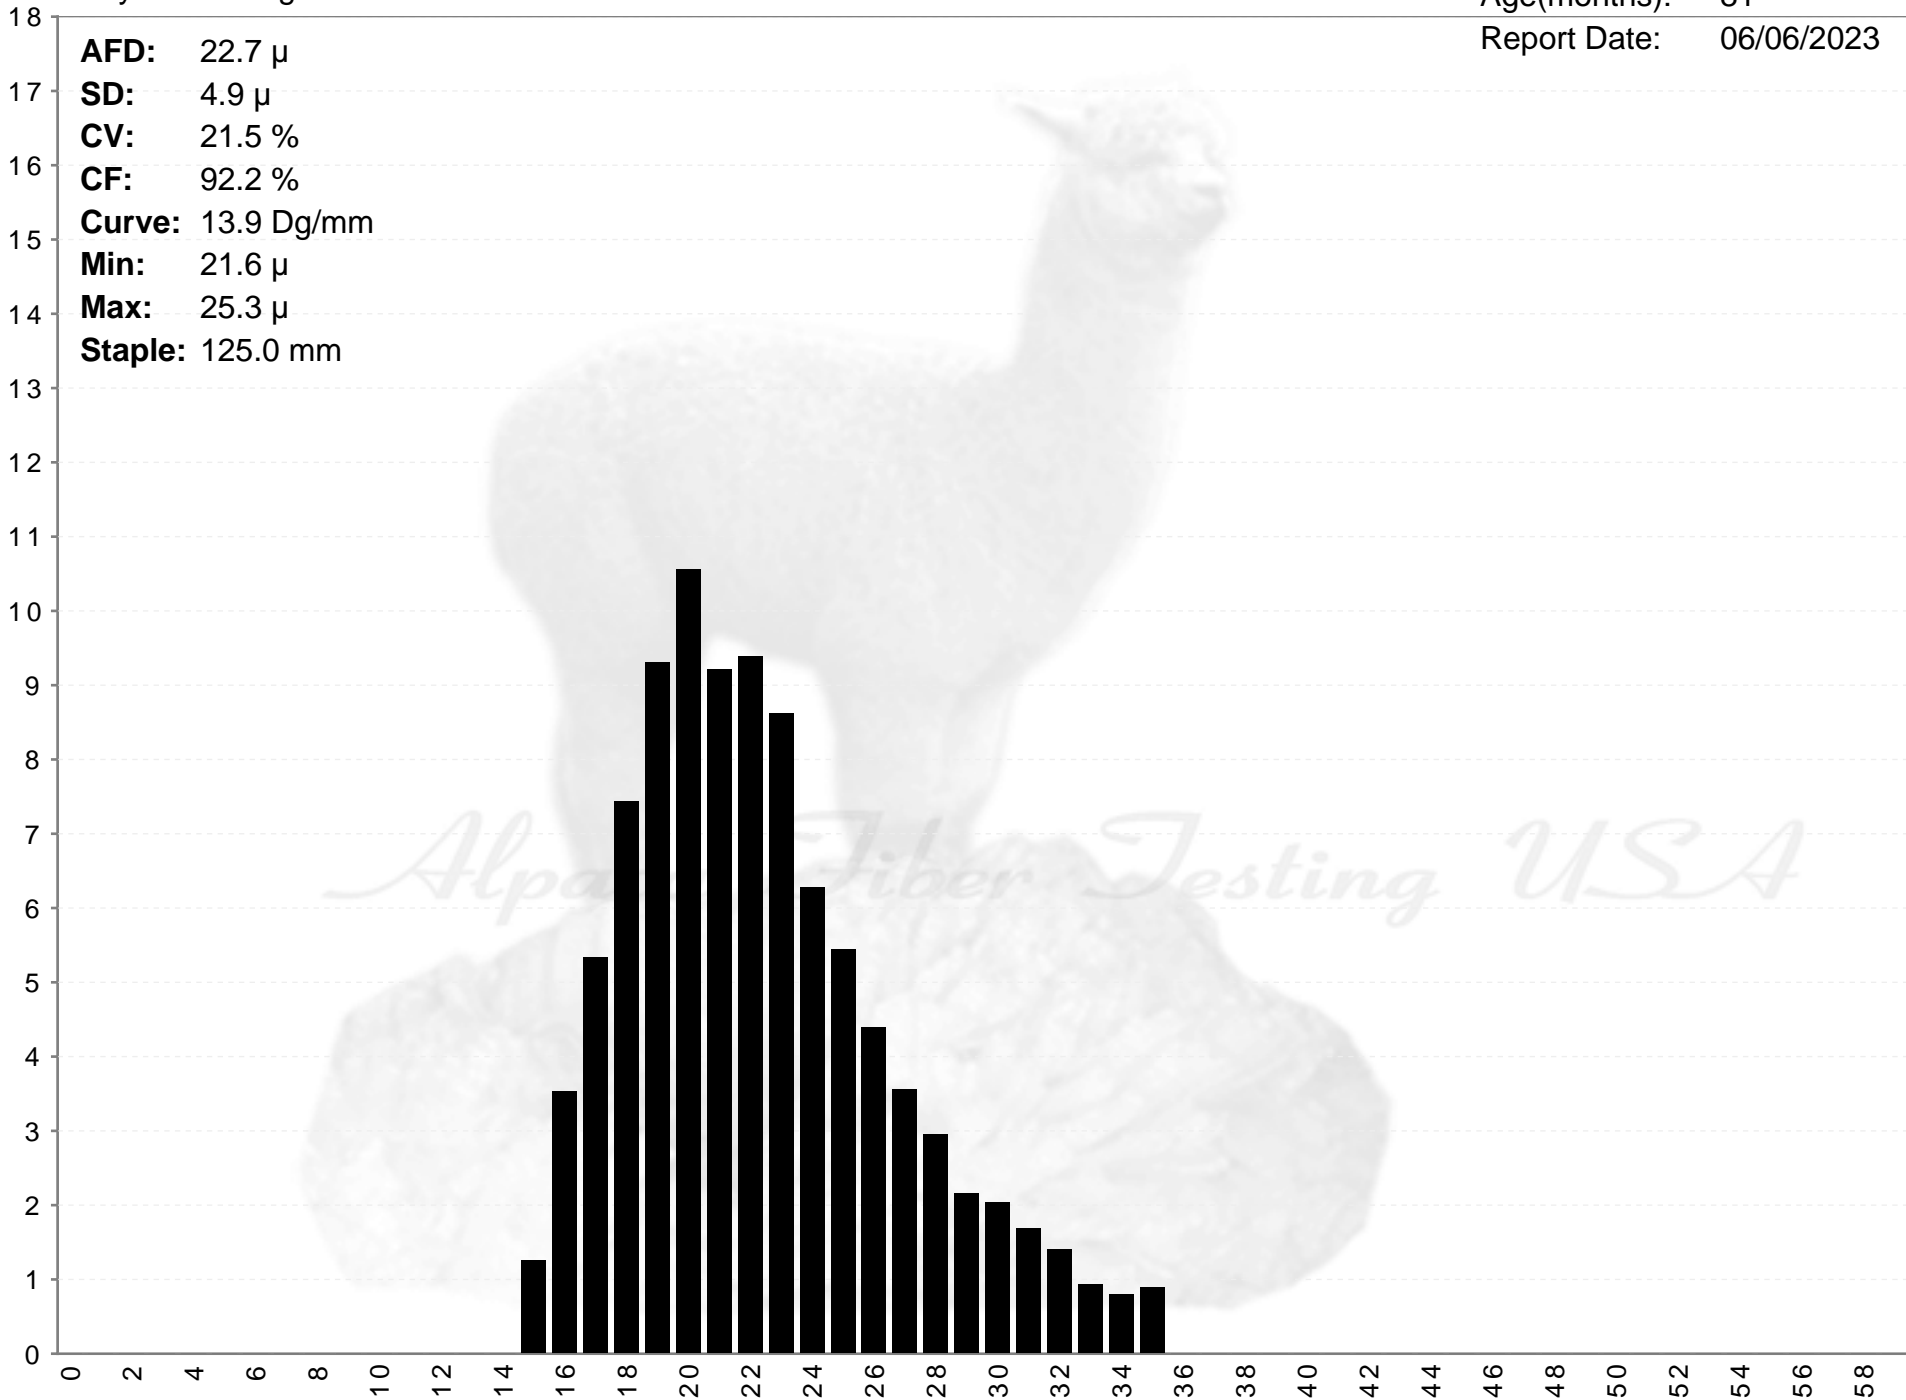

Patty Haselbring

ICE MAN

Age(months): 81
Report Date: 06/06/2023

AFD: 22.7 μ
SD: 4.9 μ
CV: 21.5 %
CF: 92.2 %
Curve: 13.9 Dg/mm
Min: 21.6 μ
Max: 25.3 μ
Staple: 125.0 mm

% of Fibers

Fiber Diameter (microns)

Patty Haselbring

ICE MAN

Age(months): 81

Report Date: 06/06/2023

AFD: 22.7 μ
SD: 4.9 μ
CV: 21.5 %
CF: 92.2 %
Curve: 13.9 Dg/mm
Min: 21.6 μ
Max: 25.3 μ
Staple: 125.0 mm