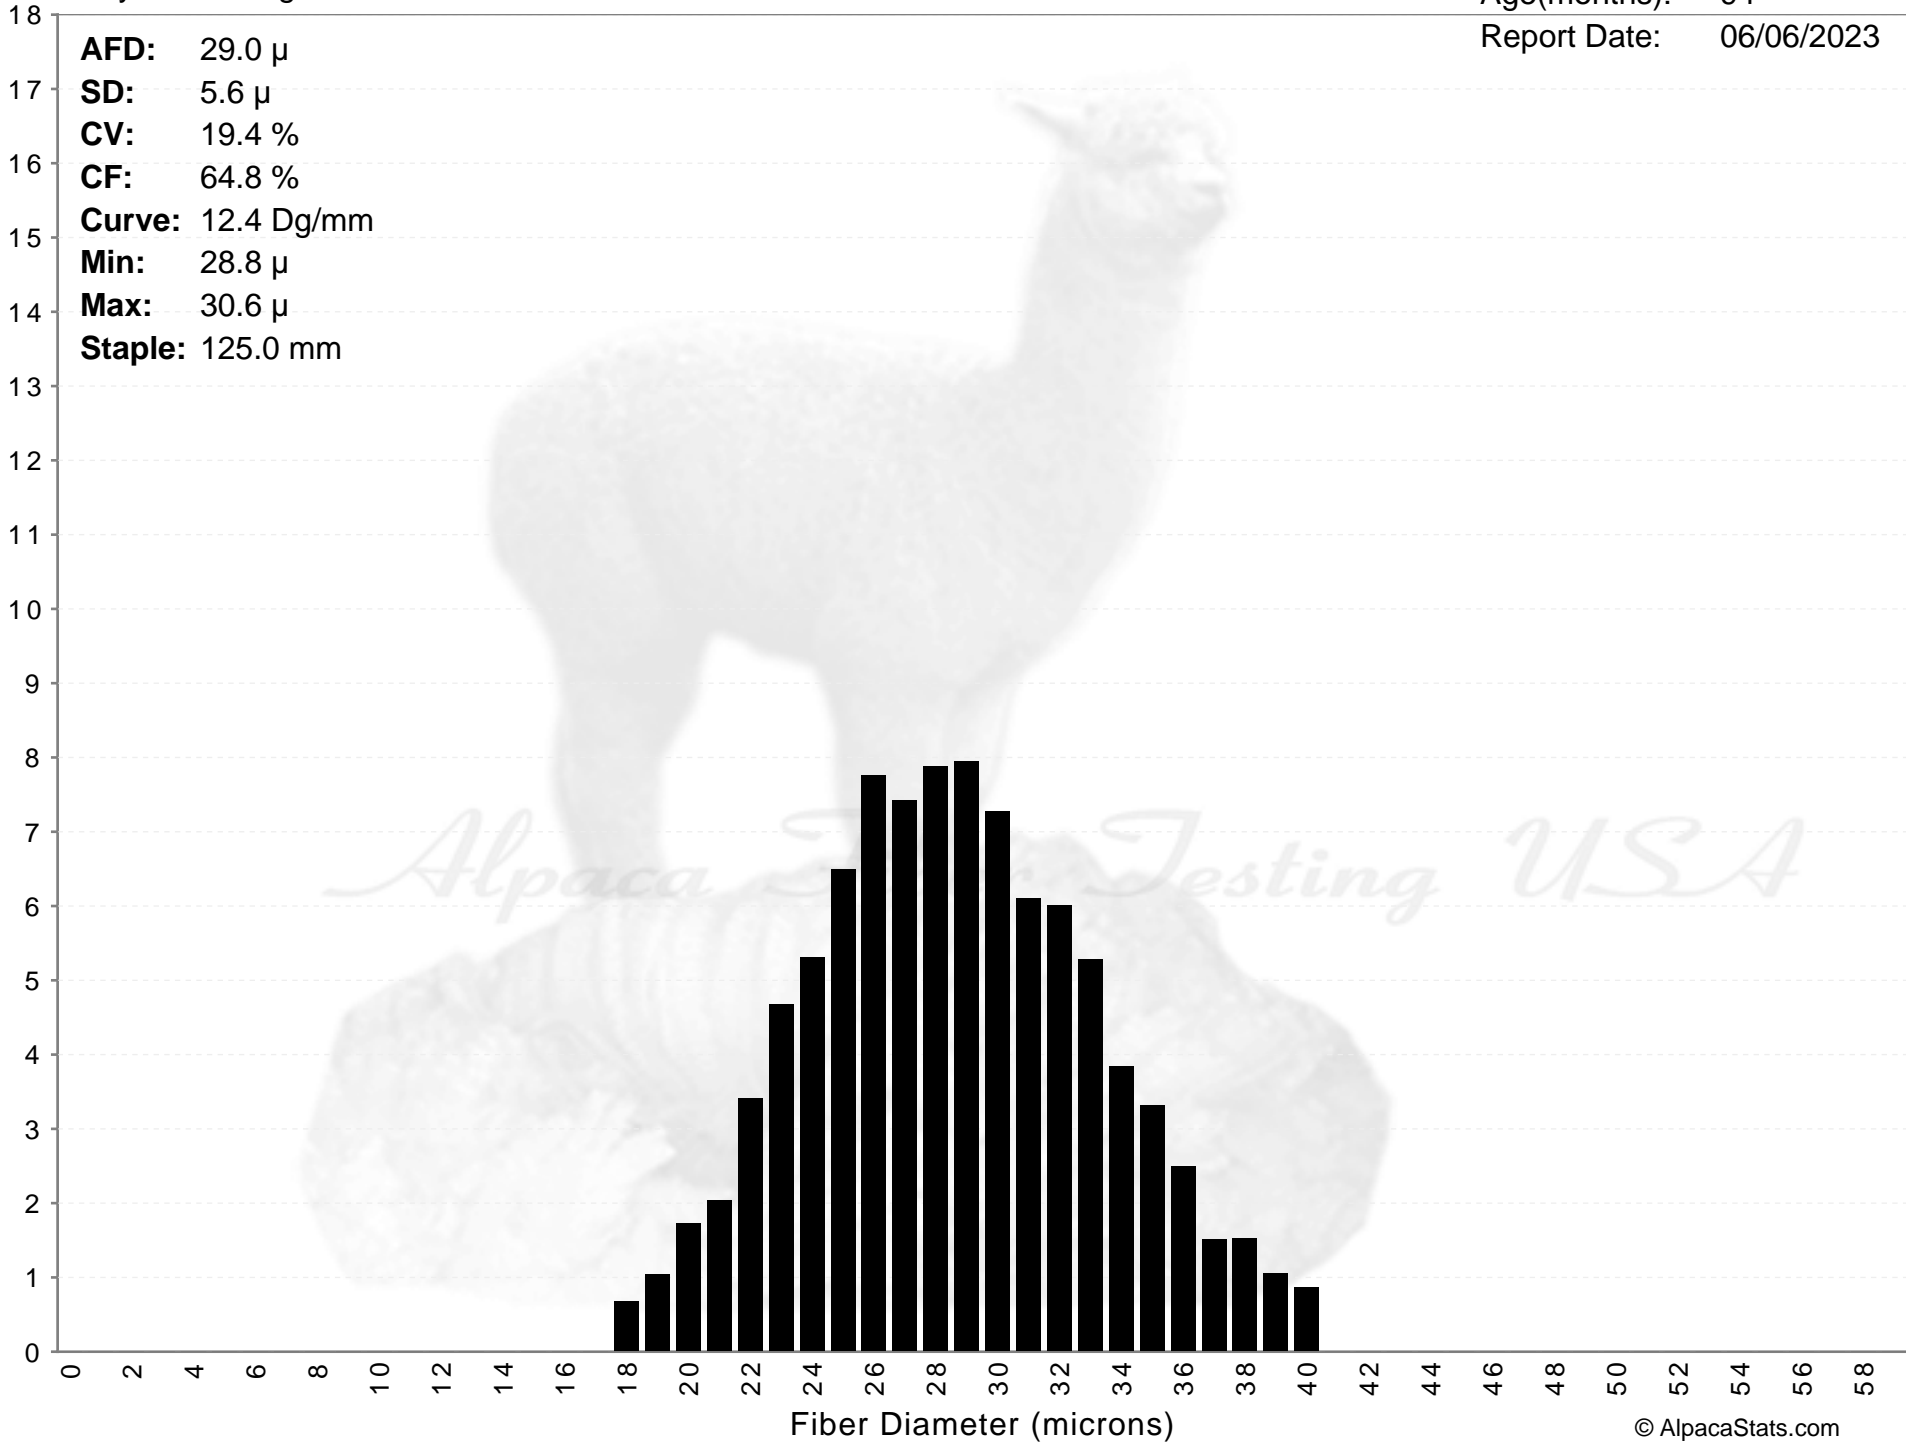

Patty Haselbring

ZEN

Age(months): 94
Report Date: 06/06/2023

AFD: 29.0 μ
SD: 5.6 μ
CV: 19.4 %
CF: 64.8 %
Curve: 12.4 Dg/mm
Min: 28.8 μ
Max: 30.6 μ
Staple: 125.0 mm

% of Fibers

Alpaca Stats Testing USA